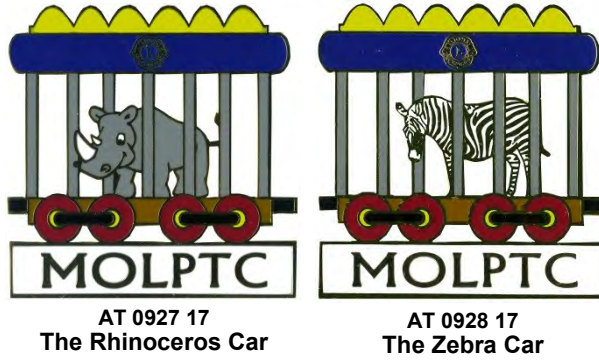

End of Transportation Series

2008

5 Holiday Day Series Pins

**Missouri Pin Traders Club
Special Issue Pins**

2016

**Missouri Pin Traders Club
Special Issue Pins
2016 Mule Railroad Special**

The Engine

The Coal Car

The "First Class" Car

The "Coach Class" Car

The Caboose

CC 1039 22
END OF THE SHO

Missouri Pin Traders Club
Special Issue Pins

2017 Missouri Pin Traders Animal Train

Missouri Pin Traders Club
Special Issue Pins
2020 "The Power of the Turtle"

WW 0707 19
The Power of the Turtle

Missouri Pin Traders Club Special Issue Pins

The Missouri Mule is Doing a Little.....

WW 0740 19
Snorkeling

WW 0741 19
Speed Boating

WW 0742 19
Surfing

WW 0743 19
Row Boating