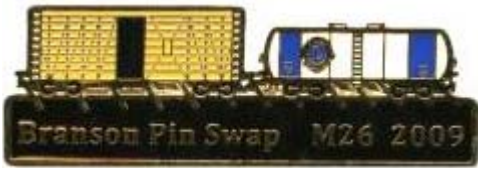

Missouri Pin Traders Club Branson Swap Issue Pins

2009