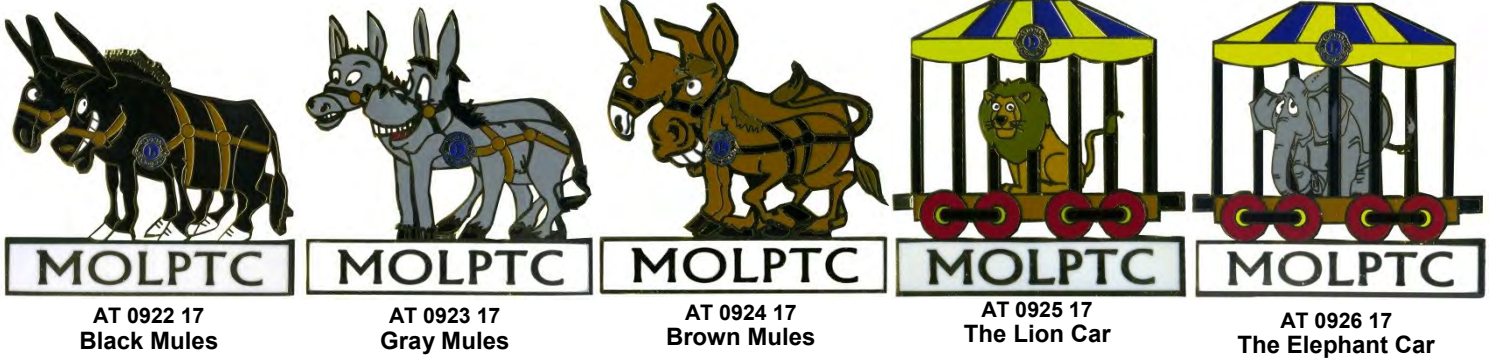

End of Transportation Series

2008

5 Holiday Day Series Pins

**Missouri Pin Traders Club
Special Issue Pins**

2016

**Missouri Pin Traders Club
Special Issue Pins
2016 Mule Railroad Special**

The Engine

The Coal Car

The "First Class" Car

The "Coach Class" Car

The Caboose

CC 1039 22
END OF THE SHO

Missouri Pin Traders Club
Special Issue Pins

2017 Missouri Pin Traders Animal Train

Missouri Pin Traders Club
Special Issue Pins
2020 "The Power of the Turtle"