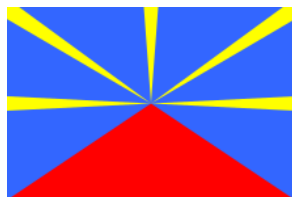

Reunion Flag