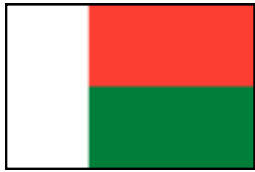

SOUTH AFRICA

MD 417 PINS

Covers the area of Mauritius, Mayotte, Republic of Djibouti, Republic of Madagascar and Reunion

Republic of Djibouti Flag

Republic of Djibouti Seal

Djibouti officially the **Republic of Djibouti**, is a country located in the Horn of Africa. It is bordered by Somalia in the south, Ethiopia in the southwest, Eritrea in the north, and the Red Sea and the Gulf of Aden in the east. Across the Gulf of Aden is Yemen.

Republic of Madagascar Flag

The **Republic of Madagascar** and previously known as the Malagasy Republic), is an island country in the Indian Ocean, approximately 400 kilometres (250 miles) off the coast of East Africa across the Mozambique Channel

Mayotte Coat of Arms

Mayotte is an overseas department and region and single territorial collectivity of France officially named the **Department of Mayotte**. It is located in the northern part of the Mozambique Channel in the Indian Ocean off the coast of Southeastern Africa, between Northwestern Madagascar and Northeastern Mozambique.

Mauritius Flag

Mauritius Coat of Arms

Officially the **Republic of Mauritius**, is an island nation in the Indian Ocean about 2,000 kilometres (1,200 mi) off the southeast coast of the African continent, east of Madagascar. It includes the main island (also called Mauritius), as well as Rodrigues, Agaléga and St. Brandon.^{[9][10]} The islands of Mauritius and Rodrigues, along with near-by Réunion (a French overseas department), are part of the Mascarene Islands