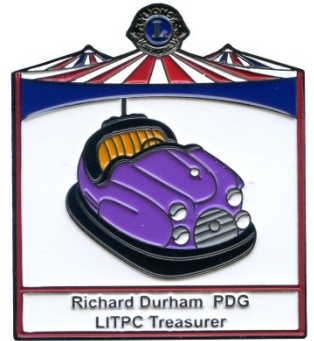

CC 0295 21  
Richard Durham (NC)  
Smiling Clowns

# LITPC Treasurer Pins

CC 0491 21  
Richard Durham (NC)  
The Happy Clown

[Click here to view the "Smiling Clowns" set.](#)

CC 0301 21  
Richard Durham (NC)  
A Car Load of Clowns

CC 0507 21  
Richard Durham (NC)

CC 0525 21  
Don Wagner (GA)

[Click here to view the set called "The Ice Cream Parlor"](#)

CC 0718 21  
Richard Durham (NC)  
Bumper Car

CC 0746 21  
Richard Durham (NC)  
2021-2022 LITPC Board Pin

FG 0185 22  
Richard Durham (NC)  
Dwelling on the Farm