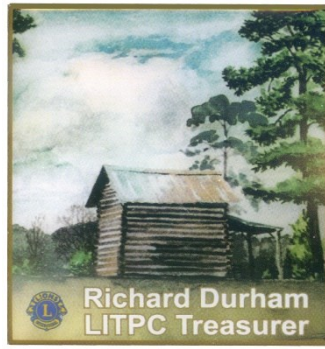

# LITPC Treasurer Pins

CC 0491 21  
Richard Durham (NC)  
The Happy Clown

[Click here to view the "Smiling Clowns" set.](#)

CC 0301 21  
Richard Durham (NC)  
A Car Load of Clowns

CC 0507 21  
Richard Durham (NC)

CC 0525 21  
Don Wagner (GA)

[Click here to view the set called "The Ice Cream Parlor"](#)

CC 0718 21  
Richard Durham (NC)  
Bumper Car

CC 0746 21  
Richard Durham (NC)  
2021-2022 LITPC Board Pin

FG 0185 22  
Richard Durham (NC)  
Dwelling on the Farm