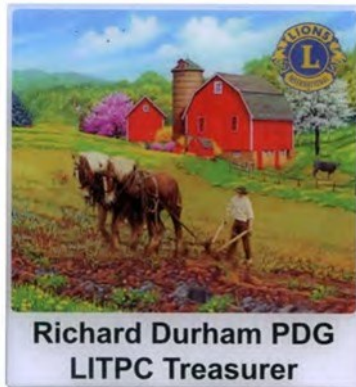

FG 0245 22  
Richard Durham (NC)  
Weather Vane

FG 0265 22  
Richard Durham (NC)  
2022-2023 LITPC Board Pin

FG 0488 23  
Richard Durham (NC)

[Click here to view the "The Parade of John Deere Tractor" set.](#)