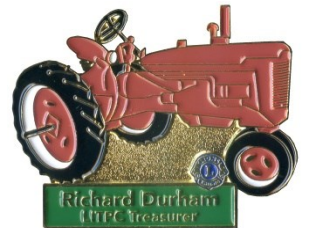

FG 0265 22
Richard Durham (NC)
2022-2023 LITPC Board Pin