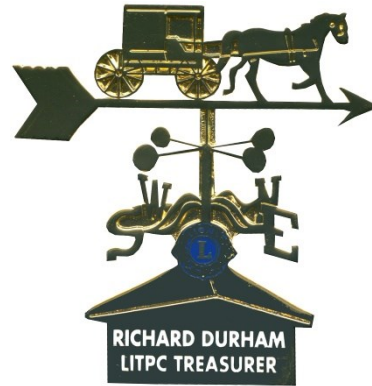

CC 0525 21  
Don Wagner (GA)

[Click here to view the set called "The Ice Cream Parlor"](#)

CC 0718 21  
Richard Durham (NC)  
Bumper Car

CC 0746 21  
Richard Durham (NC)  
2021-2022 LITPC Board Pin

FG 0185 22  
Richard Durham (NC)  
Dwelling on the Farm