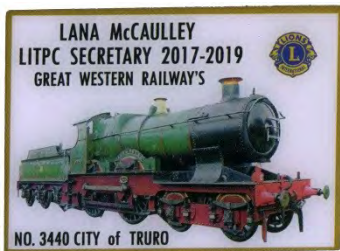

2018
Lana McCaulley (PA)
AT 1149 18
Great Western Railway's
No. 3440 City of Truro