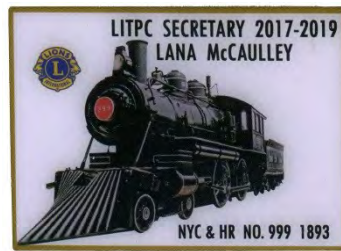

2015-2017
Lana McCaulley, Pennsylvania

2017-2019
Lana McCaulley, Pennsylvania

2017-2019
Lana McCaulley, Pennsylvania

2017-2019
Lana McCaulley, Pennsylvania

2017-2019
Lana McCaulley, Pennsylvania

LITPC Secretary Pins

2018
Lana McCaulley (PA)
AT 1006 18
1868 Union Pacific No. 119

2018
Lana McCaulley (PA)
AT 1008 18
"Have Yourself a Merry Little Christmas"

2018
Lana McCaulley (PA)
AT 1115 18
New York Central & Hudson RR
No. 999, 1893