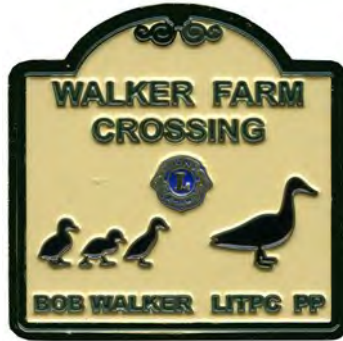

FG 0535 23
Momma Duck & Her Little
Ones Crossing the Road
Bob Walker (SC)
President 1995-1997