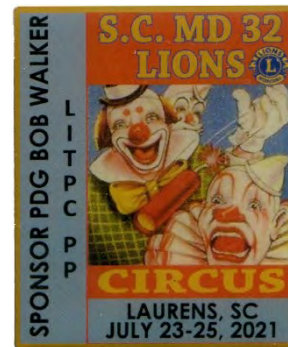

CC 0328 21
Bob Walker (SC)
"Boo Boo" the Clown

CC 0322 21
Jim Minnich (DE)
"Jingles" the Clown

CC 0326 21
Larry Shaul (PA)
"Loopy" the Clown

CC 0327 21
Bill Smith (VA)
"Buster" the Clown

LITPC Past Presidents

CC 0421 21
Bob Walker (SC)
South Carolina MD 32
Lions Circus
Pin #4 of a 10 pin set.

CC 0422 21
Bob Walker (SC)
South Carolina MD 32
Lions Circus
Pin # 5 of a 10 pin set

CC 0425 21
Bob Walker (SC)
NOTE: This is the 2nd pin in an
eventual 5 pin set. The first pin
was the Santa on the circus wagon
CC 0236 21