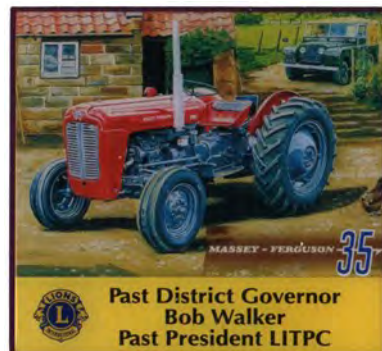

FG 0576 23
Farmall Tractor
Paul Viano (MA)
President 2013-2015

FG 0577 23
Massey-Ferguson 35 Tractor
Bob Walker (SC)
President 1995-1997

LITPC Past Presidents

FG 0578 23
Mary Ellen Sherer

FG 0579 23
Bill Sour (CO)
President 2009-2011