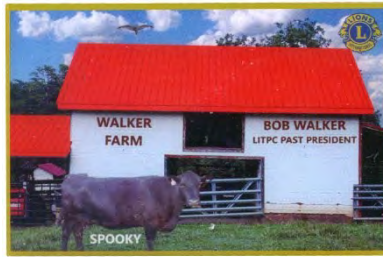

FG 0286 22
Meet "Spooky"
Bob Walker
President 1995-1997