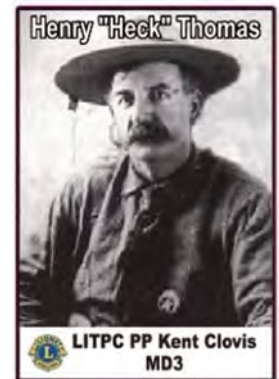

OW 0366 25

"Lawmen of the Oklahoma Territory"
Ken Clovis (OK) President 2019-2021