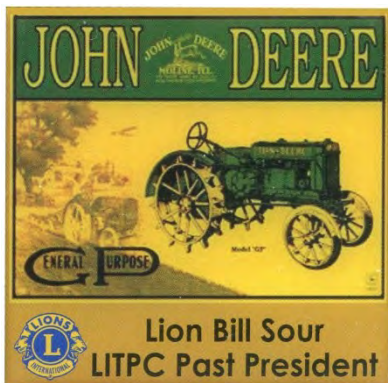

CC 1018 22
John Leggett (UK)

CC 1019 22
Jim Minnich (DE)

NOTE: Pin CC 1018 22 was added since it is a part of a 2 pin set.

FG 0042 22
Kent Clovis (OK)

FG 0052 22
Bob Walker (SC)

FG 0069 22
Kent Clovis (OK)
Case Antique Farm Tractors

FG 0071 22
Michael Gutyan (IN)
Der Ackerluft-Bulldog Lanz
Farm Tractor

FG 0073 22
Bill Sour (CO)
Model GP John Deere
Farm Tractor

FG 0075 22
Paul Viano (MA)
McCormick-Deering Farm Tractor

FG 0076 22
Bob Walker (SC)
360 Turbo Massey Ferguson
Farm Tractor