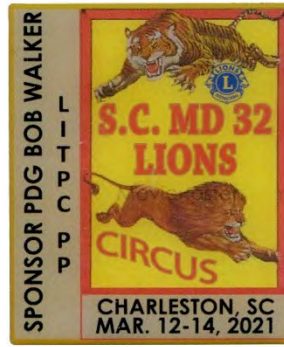

Lions International Trading Pin Club

Past President Pins

Volume 2

LITPC Past Presidents

2020
Bob Walker (SC)
CC 0031 20

2020
Bob Walker (SC)
The Happy Elephant
CC 0041 20

2020
Larry Shaul (PA)
CC 0059 20
AL G. Kelly & Miller Circus
NOTE: For those of you who collect LITPC pins, this pin was originally intended to be traded at the LITPC ASM in Iowa, as indicated on the pin.

CC 0170 21
Larry Shaul (PA)
Clown Cannon #1

CC 0174 21
Bob Walker (SC)
Clown Cannon #5

CC 0234 21
Bob Walker (SC)
South Carolina MD 32
Lions Circus
Pin #1 of a 10 pin set.

CC 0235 21
Bob Walker (SC)
South Carolina MD 32
Lions Circus
Pin #2 of a 10 pin set.