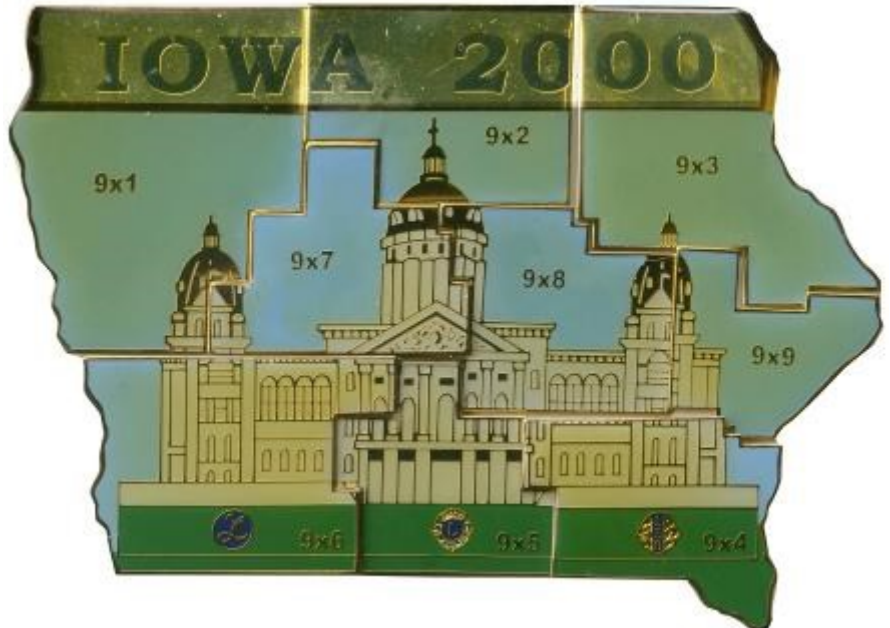

2024 P

2025

2025 P

IOWA - MD 9
Miscellaneous Pins

1976

2001

This "puzzle pin" was issued in 2000 by the Iowa Pin Traders but was NOT identified as such. Thus, we are showing it here since it merely shows "IOWA 2000". Hopefully, this will clear up any confusion.