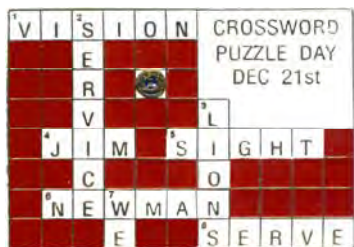

A Canadian Salute to Santa and the Children

HS 1667 16
Jim Newman (VA)
Red