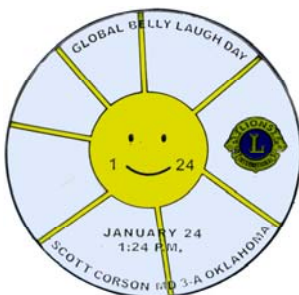

HS 1486 16
Scott Corson (OK)
Global Belly Laugh Day

The Laughing Oath

I do solemnly swear from this day forward to grease my giggling gears each day and to wear a grin on my face for no reason at all. I promise to tap my funny bone often with children, family, friends, colleagues and clients, and to laugh at least fifteen times per day. I believe that frequent belly laughter cures terminal tightness, cerebral stiffness, and hardening of the attitudes, and that HA HA often leads to AHA! Therefore, I vow, from this day forth to brighten the day of everyone I meet, and to laugh long and prosper.

NOTE: Our thanks to Lion Scott Corson for honoring this unusual and wonderful special day. The "Laughing Oath" is particularly special.