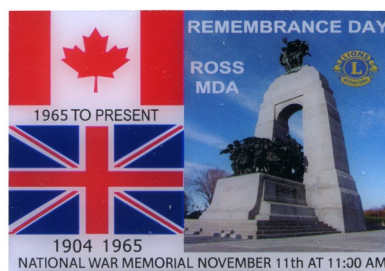

HS 1167 15  
Fred Leach (VA)  
Yom Kippur

HS 1168 15  
Arlen Eidson (VA)  
Chanukah

*A Virginia Salute to our Jewish Friends*

HS 1169 15  
Ken Straus (CAN)

HS 1170 15  
Ross Baldwin (CAN)

*Remembrance Day in Canada*