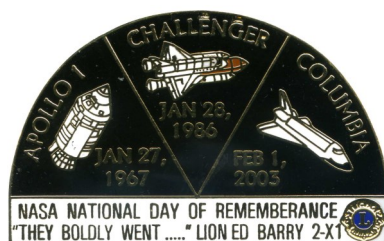

HS 0784 15
Ed Barry (TX)
NASA National Day of Remembrance
Apollo I - Challenger - Columbia
1-27-67 1-28-85 2-01-03