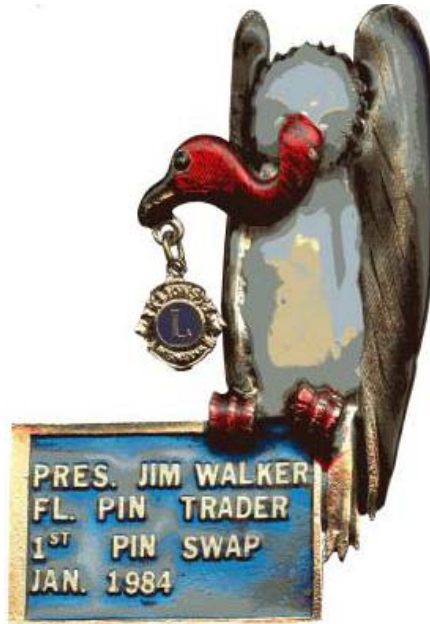

2010

2010

2011

2011

Florida Pin Trading Club Swap Pin Issues

1984

Shuttle

Rocket Booster

Challenger Large 1987 (Large Flag)

Assembled Pin

Some Shuttle pins are made up of two pieces. When this is the case the Shuttle and Rocket Booster are shown separate and also as an assembled pin.

Florida Pin Trading Club Swap Pin Issues

Shuttle

Rocket Booster

Assembled Pin

Challenger Large 1987 (Small flag)

Shuttle

Rocket Booster

Assembled Pin

Columbia Large 1988 USA

Shuttle

Rocket Booster

Assembled Pin

Columbia Large 1988 No "USA"

Some Shuttle pins are made up of two pieces. When this is the case the Shuttle and Rocket Booster are shown separate and also as an assembled pin.