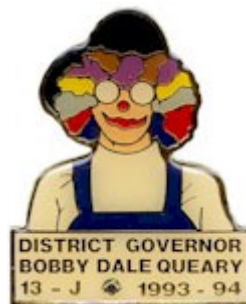

OHIO

Ashland Evening Lions Club

Willoughby 13-C

Bob Queary DG 13-J 1993-94

Variation #1

Variation #2

Ohio Pin Traders

2016 Winchester Circus Train Set

Whole train shown for reference only.