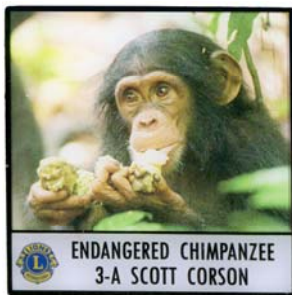

AT 0561 17
Merle Dutt (OH)
Zebra

AT 0562 17
Phil Baumann (MN)
Seal, Ram, & Tiger

AT 0563 17
Susan Golladay (VA)
Lions

The Children's Circus Express

ANIMALS & TRAINS

Mar 2017

AT 0564 17
Walter Johnston (MS)
The Bear Family

AT 0565 17
New Hampshire Pin Traders
"Old NewHamp-shire"
or
"Big Bad Wolf & Friends"

AT 0566 17
Jay Puls (CA)
The Lion
100 Years 1917-2017

AT 0567 17
District 4C1 (CA)
The Lion on the World Globe

NOTE: Jay Puls is the contact.