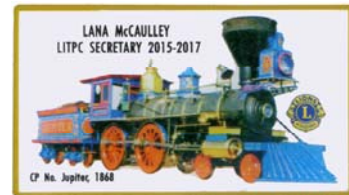

AT 0552 17
Lana McCaulley (PA)
CP No. Jupiter 1868
LITPC Secretary 2015-2017

NOTE: This pin will be introduced at the North Carolina Swap at Camp Dogwood.