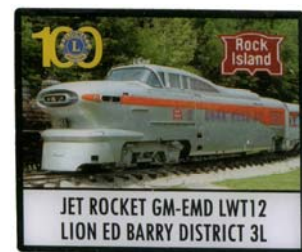

AT 0555 17
Ed Barry (TX)
Rock Island Railroad
Jet Rocket GM-EMD LWT12
LION ED BARRY DISTRICT 3L