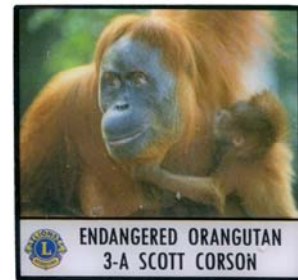

AT 0570 17
Scott Corson (OK)
Endangered Orangutan