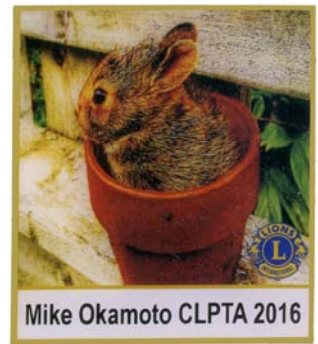

# ANIMALS & TRAINS

Nov-Dec 2016

RAY JACKLING 1943-2016  
LION, FRIEND, PIN TRADER.

AT 0248 16  
Rick Elliott (NY)  
In Honor of the Late  
Lion Ray Jackling  
With His Last Buck

AT 0249 16  
Connecticut Pin Traders  
Connecticut's White Buffalo

AT 0250 16  
Meg & Don Ager (NH)  
A Couple of Horseback Riders

CLPTA Pres Carl Miller 2016

AT 0251 16  
Carl Miller (CA)  
Piggly Wiggly  
President CLPTA

Fred & Marie Bunch CLPTA 2016

AT 0252 16  
Fred & Marie Bunch (CA)  
The Puppy

PDG Joe Hinton CLPTA 2016

AT 0253 16  
Joe Hinton (CA)  
The Squirrel

Mike Okamoto CLPTA 2016

AT 0254 16  
Mike Okamoto (CA)  
The Bunny in a Pot