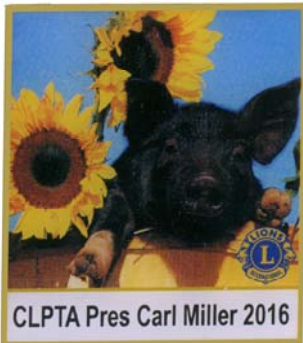

# ANIMALS & TRAINS

Nov-Dec 2016

RAY JACKLING 1943-2016  
LION, FRIEND, PIN TRADER.

AT 0248 16  
Rick Elliott (NY)  
In Honor of the Late  
Lion Ray Jackling  
With His Last Buck

AT 0249 16  
Connecticut Pin Traders  
Connecticut's White Buffalo

AT 0250 16  
Meg & Don Ager (NH)  
A Couple of Horseback Riders

CLPTA Pres Carl Miller 2016

AT 0251 16  
Carl Miller (CA)  
Piggly Wiggly  
President CLPTA

Fred & Marie Bunch CLPTA 2016

AT 0252 16  
Fred & Marie Bunch (CA)  
The Puppy